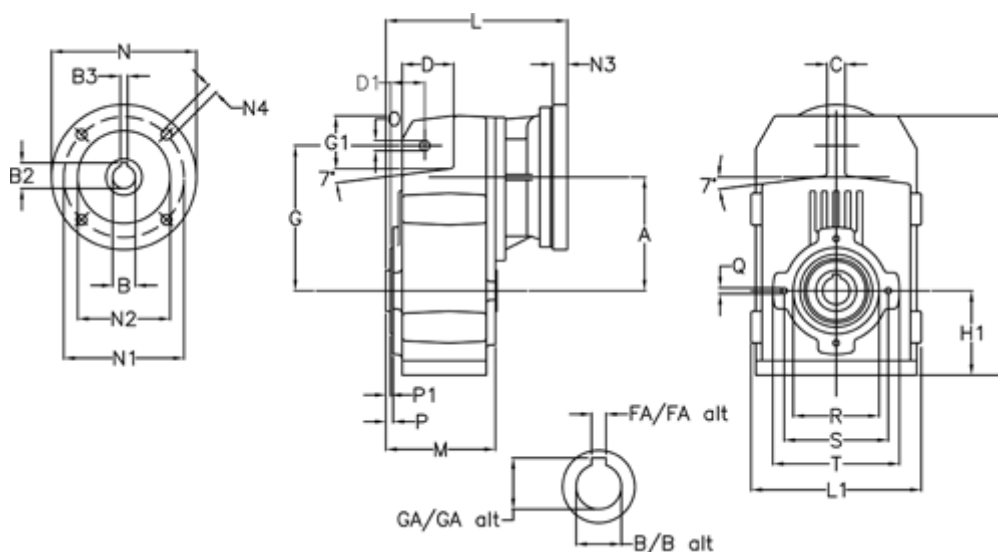

Article number: 29560202723235
 Description: Shaft mounted gear
 A252H35-27,2-P90B5

Measures

A = 128.75	FA = 10	M = 135.5	Q = M10x14
B = 35	G = 162	N = 200	R = 110
B1 = 24	G1 = 58.0	N1 = 165	S = 130
B2 = 27.3	GA = 38.3	N2 = 130	T = 150
B3 = 8	H = 290.5	N4 = M10x20	
C = 20	H1 = 93.5	O = 13	
D = 57.0	L = 232.5	P = 6.0	
D1 = 43.5	L1 = 188	P1 = 3.5	